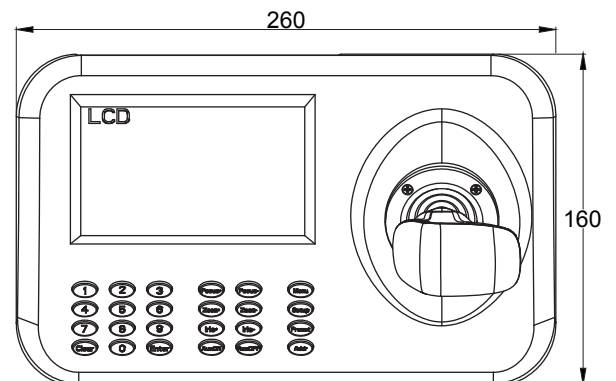

KB200

PTZ Network Keyboard

- Plug and Play, DHCP supported
- 3D jostick controller, support setting Preset, Tour, P/T/Z etc.
- Built-in with HD colorful 5 inch screen display
- Rich interface, like RJ45, USB, HDMI output etc.
- ONVIF Profile S Compatible

Technical Parameters

Model	Network Keyboard
ONVIF	Onvif Profile S
Communication	TCP/IP
Interface	1xRJ45, 1xDC12V Power, 1xHDMI, 1xUSB
Baud Rate	9600bps
Joystick	3D
Control Camera Quantity	Unlimited
OSD Menu	English
Built-in Screen Size	5" LED
Matrix Switch	By camera No. or mouse
Working Temperature	-20 C ~ +55 C
Working Humidity	≤90% Non Condensing
Dimensions	260mm*160mm*48mm
Power Supply	DC12V/2A