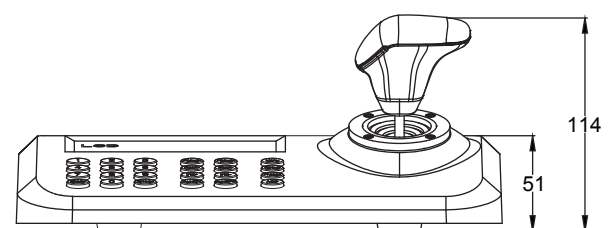

Technical Parameters

Model	Network Keyboard
ONVIF	Onvif Profile S
Communication	TCP/IP
Interface	1xRJ45, 1xDC12V Power, 1xHDMI, 1xUSB
Baud Rate	9600bps
Joystick	3D
Control Camera Quantity	Unlimited
OSD Menu	English
Built-in Screen Size	5" LED
Matrix Switch	By camera No. or mouse
Working Temperature	-20 C ~ +55 C
Working Humidity	≤90% Non Condensing
Dimensions	260mm*160mm*48mm
Power Supply	DC12V/2A