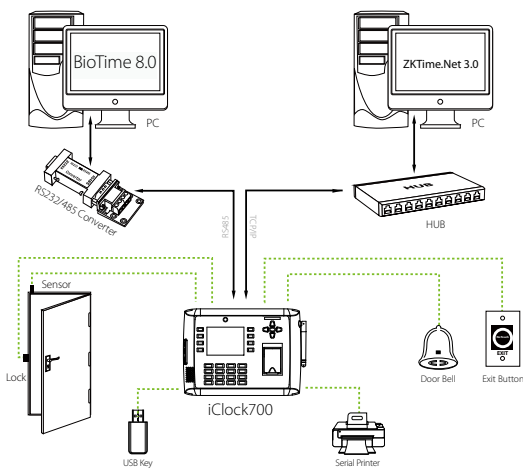

iClock700

Fingerprint Time & Attendance and Access Control Terminal

iClock700 is a 3.5-inch TFT screen Time & Attendance and Access Control Terminal. With the new user-friendly firmware, iClock700 is equipped with features like stunning GUI, more stability, faster matching speed and better expandability.

iClock700 is compatible with various types of USB flash disks, ADMS and former SDK. Moreover, RS232/485, TCP/IP, and USB client ensures a smooth data transmission between device and PC. It also has Wi-Fi and 3G connectivity and access control connectivity with Wiegand out and in, electric lock, door sensor, exit button, alarm and door bell.

Access Control Interface

- For Wiegand in and out, door lock connection, alarm and bell.

Specifications

Fingerprint Capacity	8000
Card Capacity	10,000 (Optional)
Record Capacity	200,000
Display	3.5-inch TFT Screen
Communication	RS232/485, TCP/IP, USB-host/client
Standard Functions	Workcode, SMS, DST, Webserver, Scheduled-bell, Self-Service Query, Automatic Status Switch, Photo ID, T9 Input, Anti-passback, Camera, Built-in Battery
Access Control Interface	3rd Party Electric Lock, Door Sensor, Exit Button, Alarm, Door Bell
Wiegand Signal	Input & Output
Optional Functions	ID/IC Card/HID, External Printer, ADMS, Wi-Fi, 3G, Multi Verification Mode
Software	ZKTime.Net 3.0/BioTime 8.0
Power Supply	DC 12V 3A
Verification Speed	≤1 Sec.
Operating Temp.	0°C - 45°C
Operating Humidity	20% - 80%
Dimension	225.2×166.0×46.3mm (Length×Width×Thickness)
Gross Weight	1.94 kg

Configuration

What's in the Box