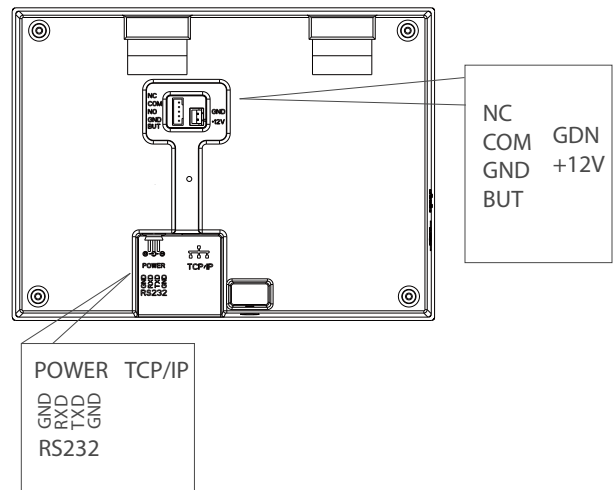

UA760

Fingerprint Time & Attendance and Access Control Terminal

UA760 is a 2.8 inches color screen biometric terminal for Time & Attendance, and Access Control (primary) applications. It adopts BioID fingerprint collector for excellent recognition and internal WiFi for convenient communication. Users can manage data via TCP/IP, WiFi, and USB host port for data up/download to avoid the risk of accidental deletion. Besides, optional ADMS can achieve remote data management with our ZKTime. Net 3.0.

Specifications

User Capacity	3000
Fingerprint Capacity	3000
Card Capacity	3000
Record Capacity	50,000
Display	2.8" color screen
Communication	TCP/IP, WiFi, USB-host
Standard Functions	9 Digit User ID, T9 Input, SMS, DST, Self-Service Query, Automatic Status Switch, Ring bell, RS232 External Printer
Optional Functions	ID/Mifare, ADMS
Access Control Interface	3rd Party Electric Lock, Exit Button
Software	ZKTime.Net 3.0, BioTime 8.0
Power Supply	DC 12V/1.5A
Dimension	186*138*43.6mm (LxWxT)
Operating Temp.	0 °C - 45 °C
Operating Humidity	20% - 80%

Configuration

Interface

What's in the Box

UA760

Screws and Holders

Back Plate

Power Adapter