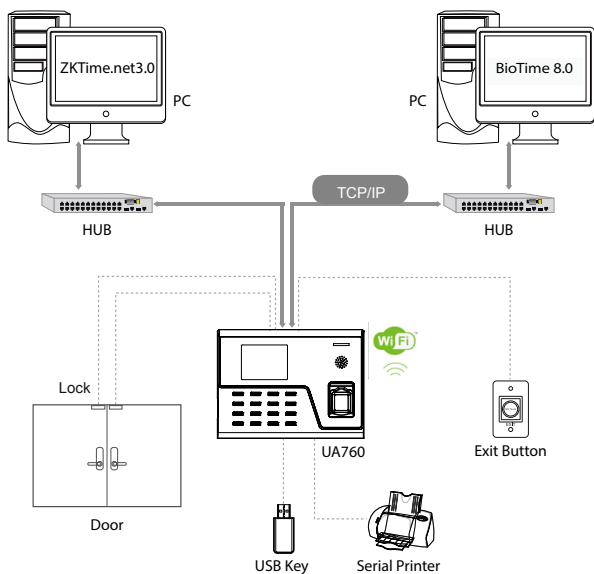

UA760

Fingerprint Time & Attendance and Access Control Terminal

UA760 is a 2.8 inches color screen biometric terminal for Time & Attendance, and Access Control (primary) applications. It adopts BioID fingerprint collector for excellent recognition and internal WiFi for convenient communication. Users can manage data via TCP/IP, WiFi, and USB host port for data up/download to avoid the risk of accidental deletion. Besides, optional ADMS can achieve remote data management with our ZKTime. Net 3.0.

Features

- **Wi-Fi:** WiFi module is integrated. It is working on the 2.4G radio band, and meet the IEEE 802.11 b/g standards.
- **USB:** Support USB host connection to achieve data backup and management while the device is standalone.
- **ADMS:** Optional for devices worldwide using. Solve the device's capacity limitation through networking via HTTP sever. Mondial devices can be connected and upload & backup data automatically. This is helpful for devices managing and monitoring.
- **BioID:** Using BioID Fingerprint Collector for excellent recognition rate. Dry, moist, or rough fingerprints can work well.

Specifications

User Capacity	3000
Fingerprint Capacity	3000
Card Capacity	3000
Record Capacity	50,000
Display	2.8" color screen
Communication	TCP/IP, WiFi, USB-host
Standard Functions	9 Digit User ID, T9 Input, SMS, DST, Self-Service Query, Automatic Status Switch, Ring bell, RS232 External Printer
Optional Functions	ID/Mifare, ADMS
Access Control Interface	3rd Party Electric Lock, Exit Button
Software	ZKTime.Net 3.0, BioTime 8.0
Power Supply	DC 12V/1.5A
Dimension	186*138*43.6mm (LxWxT)
Operating Temp.	0 °C - 45 °C
Operating Humidity	20% - 80%

Configuration

Interface

What's in the Box

UA760

Screws and Holders

Back Plate

Power Adapter